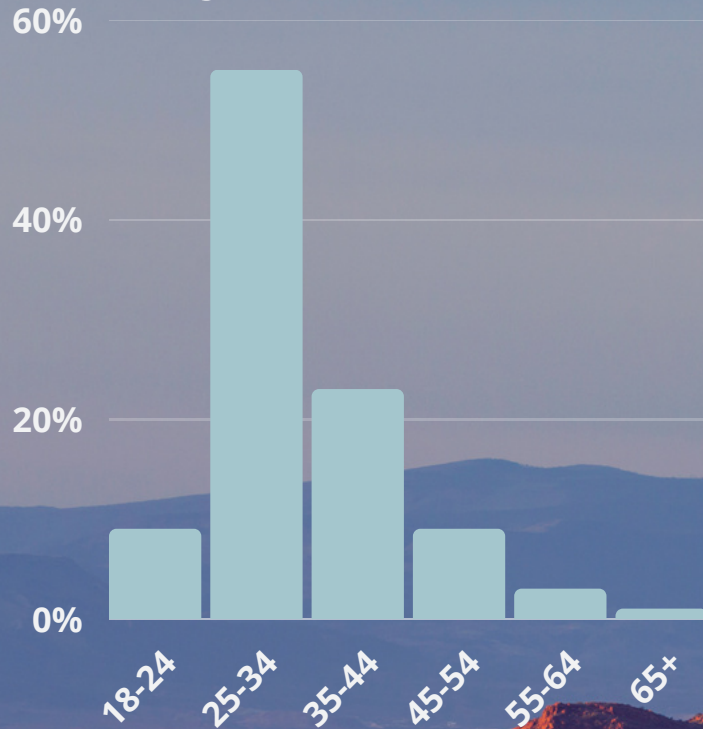

2022 Web Overview

Age Breakdown

78,800
unique visitors

65%
traffic increase

43% of web visitors live in Salt Lake County

Top Cities | Salt Lake City - West Jordan - Sandy

Instagram Demographics

Age Breakdown

14,100
followers

5.66%
engagement rate

Top Cities | Salt Lake City - Sandy - Millcreek

“

We never have had any luck with any sort of advertising, which is understandable. People want the real thing- which is to know other people love the service. And you are making it possible for more people to know about our service. Yay yay!