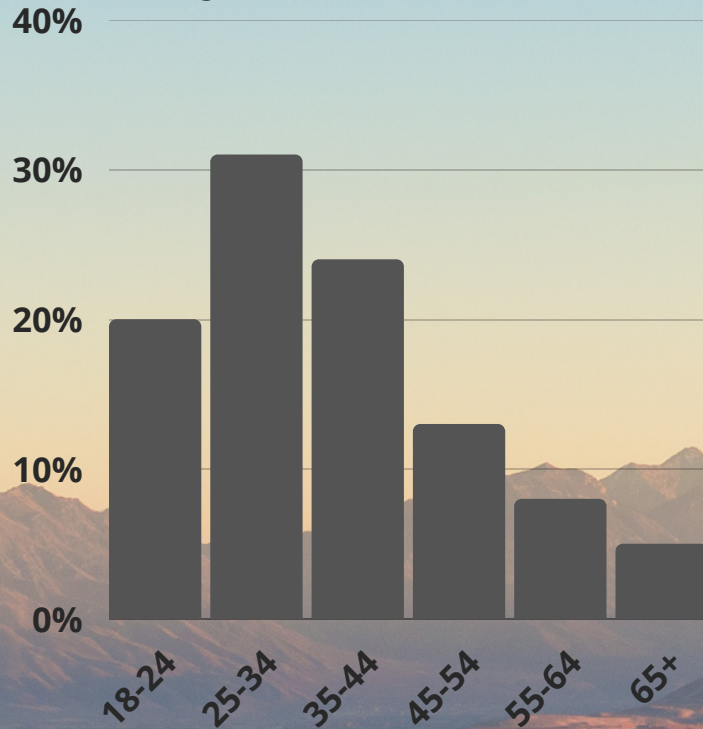

2022 Web Overview

Age Breakdown

78,800
unique visitors

65%
traffic increase

43% of web visitors live in Salt Lake County

Top Cities | Salt Lake City - West Jordan - Sandy

Instagram Demographics

Age Breakdown

14,100
followers

5.66%
engagement rate

Top Cities | Salt Lake City - Sandy - Millcreek

“

We never have had any luck with any sort of advertising, which is understandable. People want the real thing- which is to know other people love the service. And you are making it possible for more people to know about our service. Yay yay!